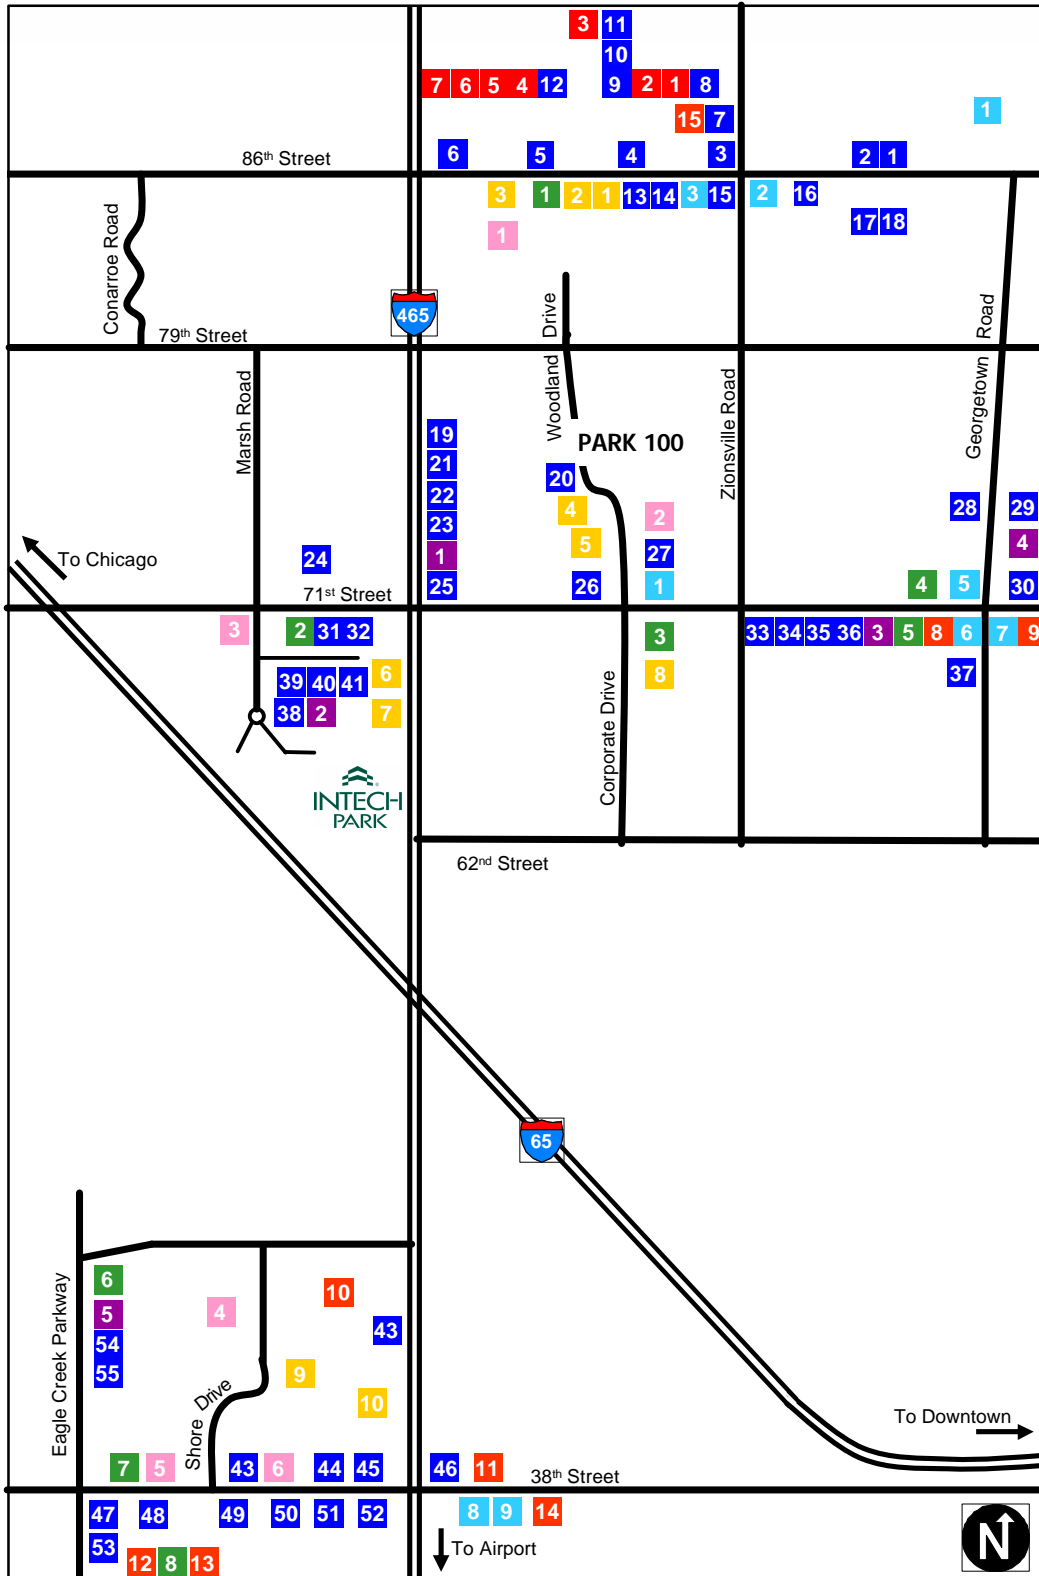

AREA AMENITIES MAP

Area Amenities

Restaurants

1. Subway
2. Chinese Restaurant
3. Wendy's
4. Romano's Macaroni Grill
5. Longhorn Steakhouse
6. Chili's
7. Quiznos Subs
8. Trader's Mill Grill & Bar
9. Ted's Montana Grill
10. Eh! Formaggio
11. Coldstone Creamery
12. Atlanta Bread Company
13. Philli. Steak & Fries
14. Taco Bell
15. Arby's
16. Squealers Barbeque
17. Midday Deli
18. Tejano Joes
19. Bellacino's
20. Steak 'n Shake
21. Roly Poly
22. Subway
23. Noble Roman's
24. Bob Evans
25. Galahad's
26. McDonald's
27. Hardee's
28. Burger King
29. Los Rancheros
30. Fazoli's Sub Oven
31. Wendy's
32. Max & Erma's
33. Cabo
34. Papa John's Pizza
35. East Coast Grinders
36. China Buffet
37. Arby's
38. Starbuck's Coffee
39. Gatsby's
40. Quiznos Subs
41. China Star
42. Ruby Tuesday's
43. McDonald's
44. Arby's
45. Cracker Barrel
46. Dairy Queen
47. Burger King
48. Taco Bell
49. Chili's
50. Don Pablo's
51. TGI Friday's
52. Chicago Prime
53. Jersey Mike's
54. JD's Pub
55. Panda

Gas/Convenience

1. Citgo
2. Speedway
3. Big O Tires
4. BP Connect
5. Shell Oil
6. McClure's
7. Marathon
8. Shell Oil
9. BP Connect

Banks/Financial

1. National City Bank
2. First Indiana
3. Forum
4. Teachers Credit Union
5. Fifth Third
6. Union Planters
7. Bank One
8. Union Federal

Lodging

1. Intown Suites
2. Fairfield Inn
3. Homestead Studio Suites Hotel
4. Marriott Courtyard
5. Hampton Inn
6. Wingate Inn
7. Residence Limited
8. Clarion Inn
9. Ramada Inn
10. Signature Inn

Medical/Child Services

1. Indiana Orthopaedic Hospital
2. Carefree Learning Center
3. Children's World
4. Methodist Medical Plaza
5. LaPetite Academy
6. Kinder Care

Retail/Grocery/Entertainment

1. Michael's
2. Marsh Supermarket
3. Showcase 12 Theatres
4. Nextel
5. Old Navy
6. Bed, Bath, & Beyond
7. Dick's Sporting Goods
8. Kroger
9. Village Pantry
10. United Artists Theatre
11. Home Depot
12. Marsh Supermarket
13. Target
14. Walgreens
15. Cookie Cutters