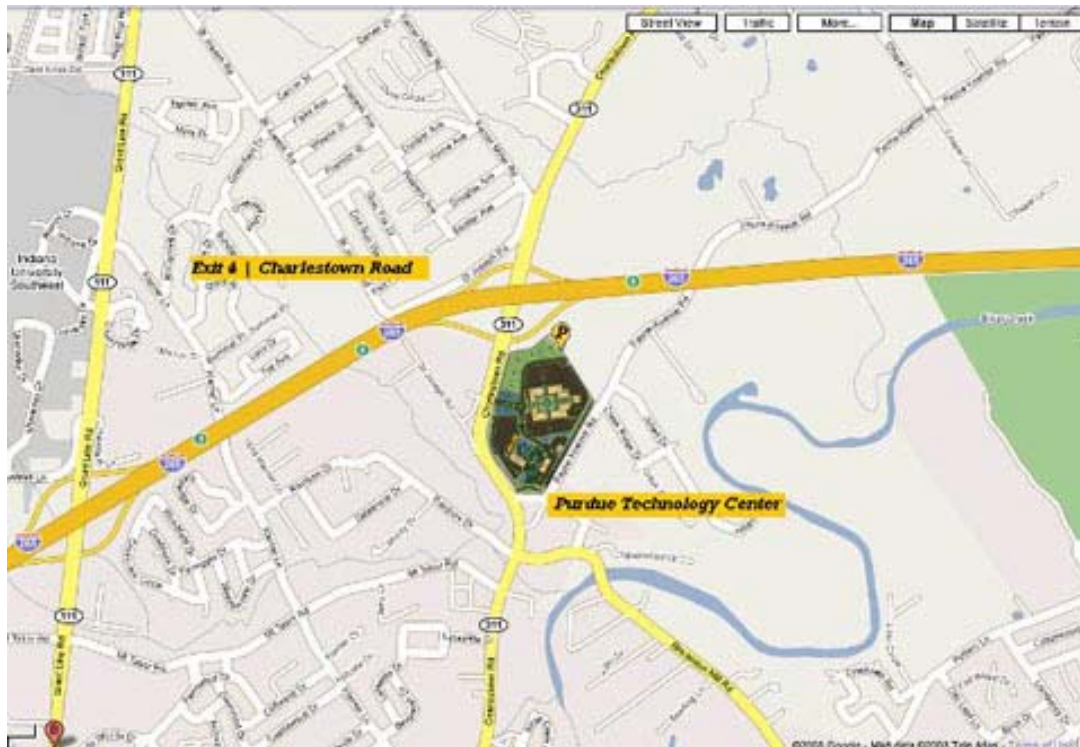

Directions to Purdue Extension Office of Floyd County

Purdue Extension Office of Floyd County

Purdue Technology Center of Southeast Indiana
3000 Technology Avenue, Suite L2110
New Albany, Indiana 47150

(812) 948-5470 Phone

(812) 945-1168 Fax

floydces@purdue.edu

From Indianapolis

Take **I-65 S** toward Louisville, KY

Take exit **6B** to merge onto **I-265 W** toward **State Hwy 62 W/New Albany/I-64**

Take exit **4** for **IN-311/Charlestown Rd**

Turn **left** at **Charlestown Rd/IN-311** and proceed over the Expressway

Turn **left** at the second light, which is Innovation Boulevard

Veer **right** at the round-about, turning onto Technology Avenue

Purdue Technology Center of Southeast Indiana is located at 3000 Technology Avenue

Floyd County Extension Office is located in Suite L2110 of the Purdue Technology Center

From Evansville

Take **I-64 E** toward Louisville, KY